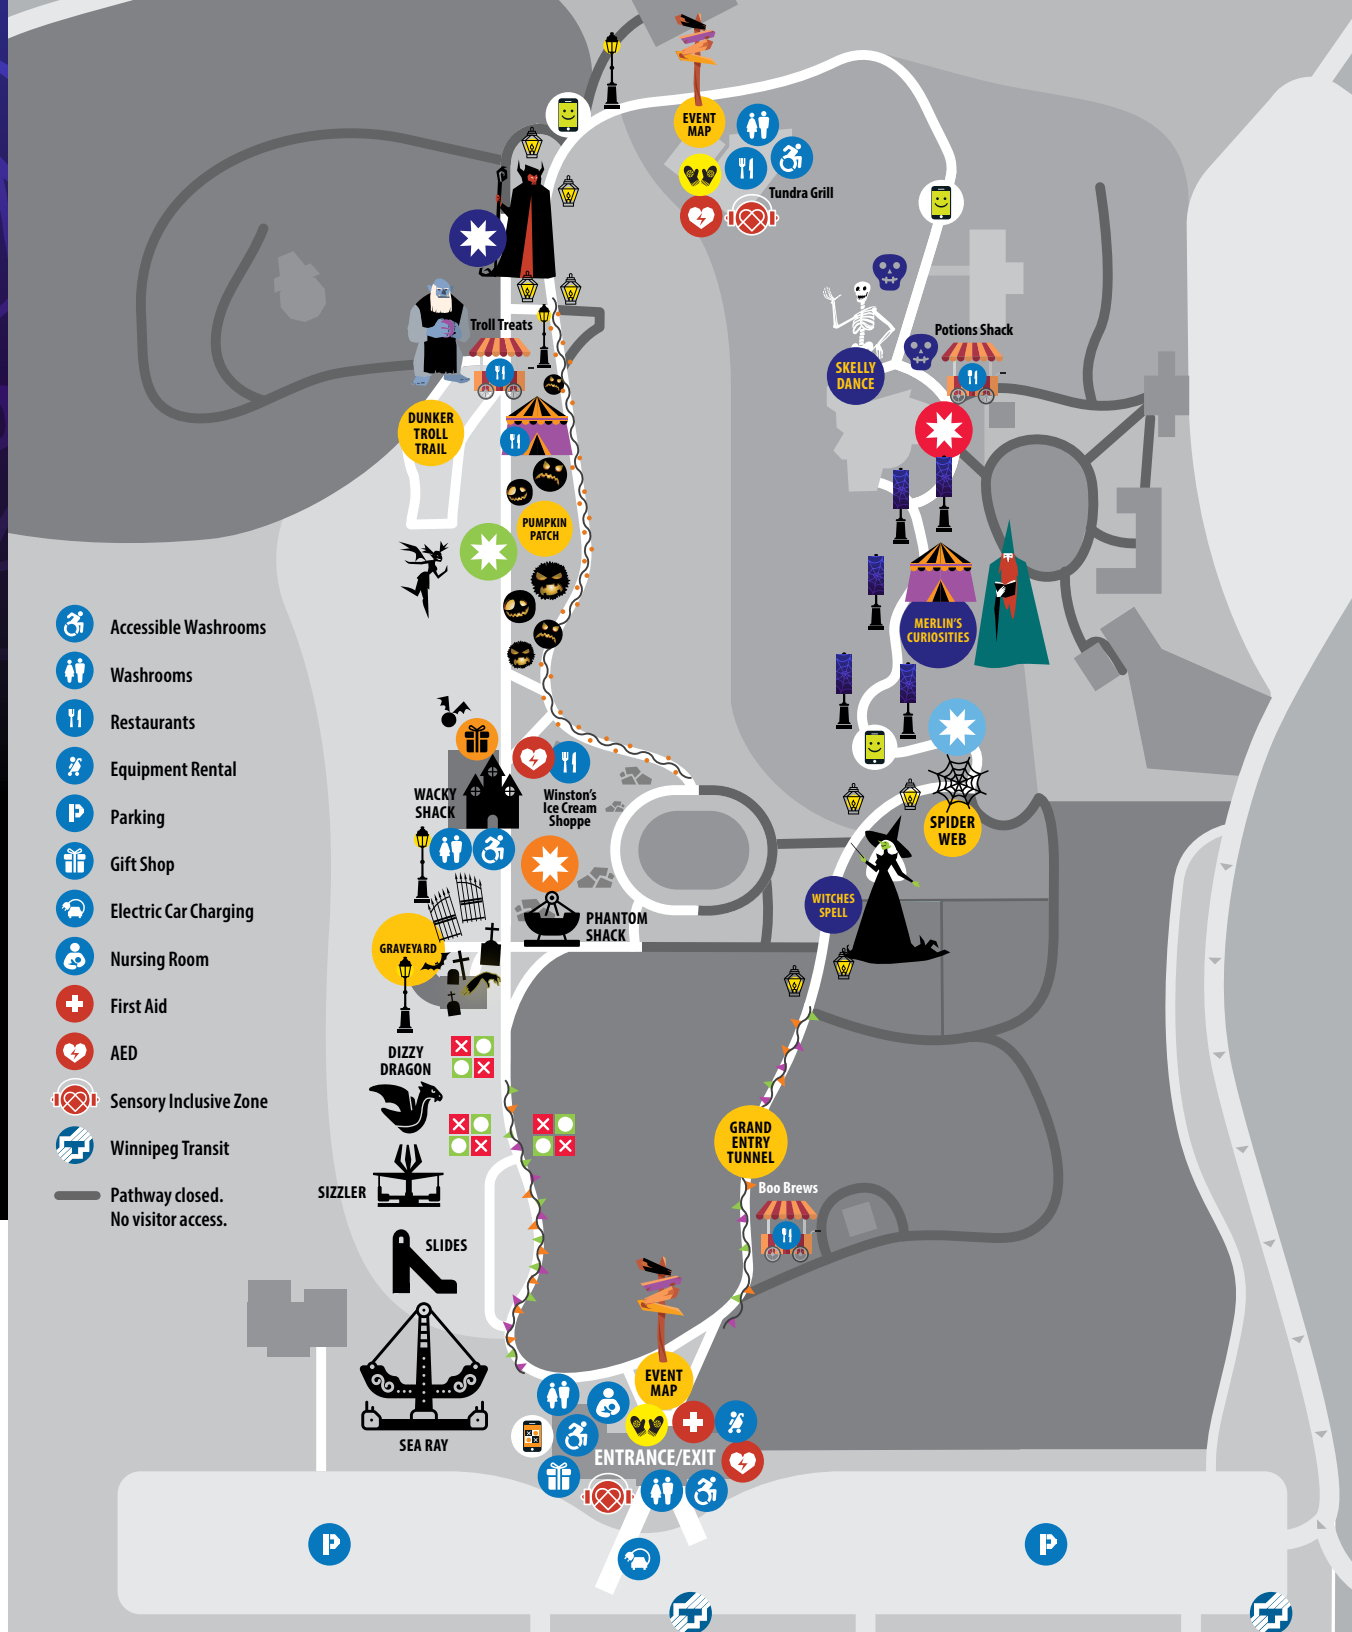

BOO AT THE ZOO MAP

- | | | | |
|--|------------------|--|-----------------------|
| | Aerial | | Boos' N Bites |
| | Fire | | Warm Up Spot |
| | Street Spectacle | | Selfie Station |
| | Stiltz/ Puppets | | Prize Reading Station |
| | Ghosts Fall Ball | | Banners |
| | Games | | Festune Lights |

THANK YOU TO OUR SPONSORS

PRESENTING SPONSOR

SUPPORTING SPONSORS

IN-KIND PARTNERS

- Accessible Washrooms
- Washrooms
- Restaurants
- Equipment Rental
- Parking
- Gift Shop
- Electric Car Charging
- Nursing Room
- First Aid
- AED
- Sensory Inclusive Zone
- Winnipeg Transit
- Pathway closed. No visitor access.